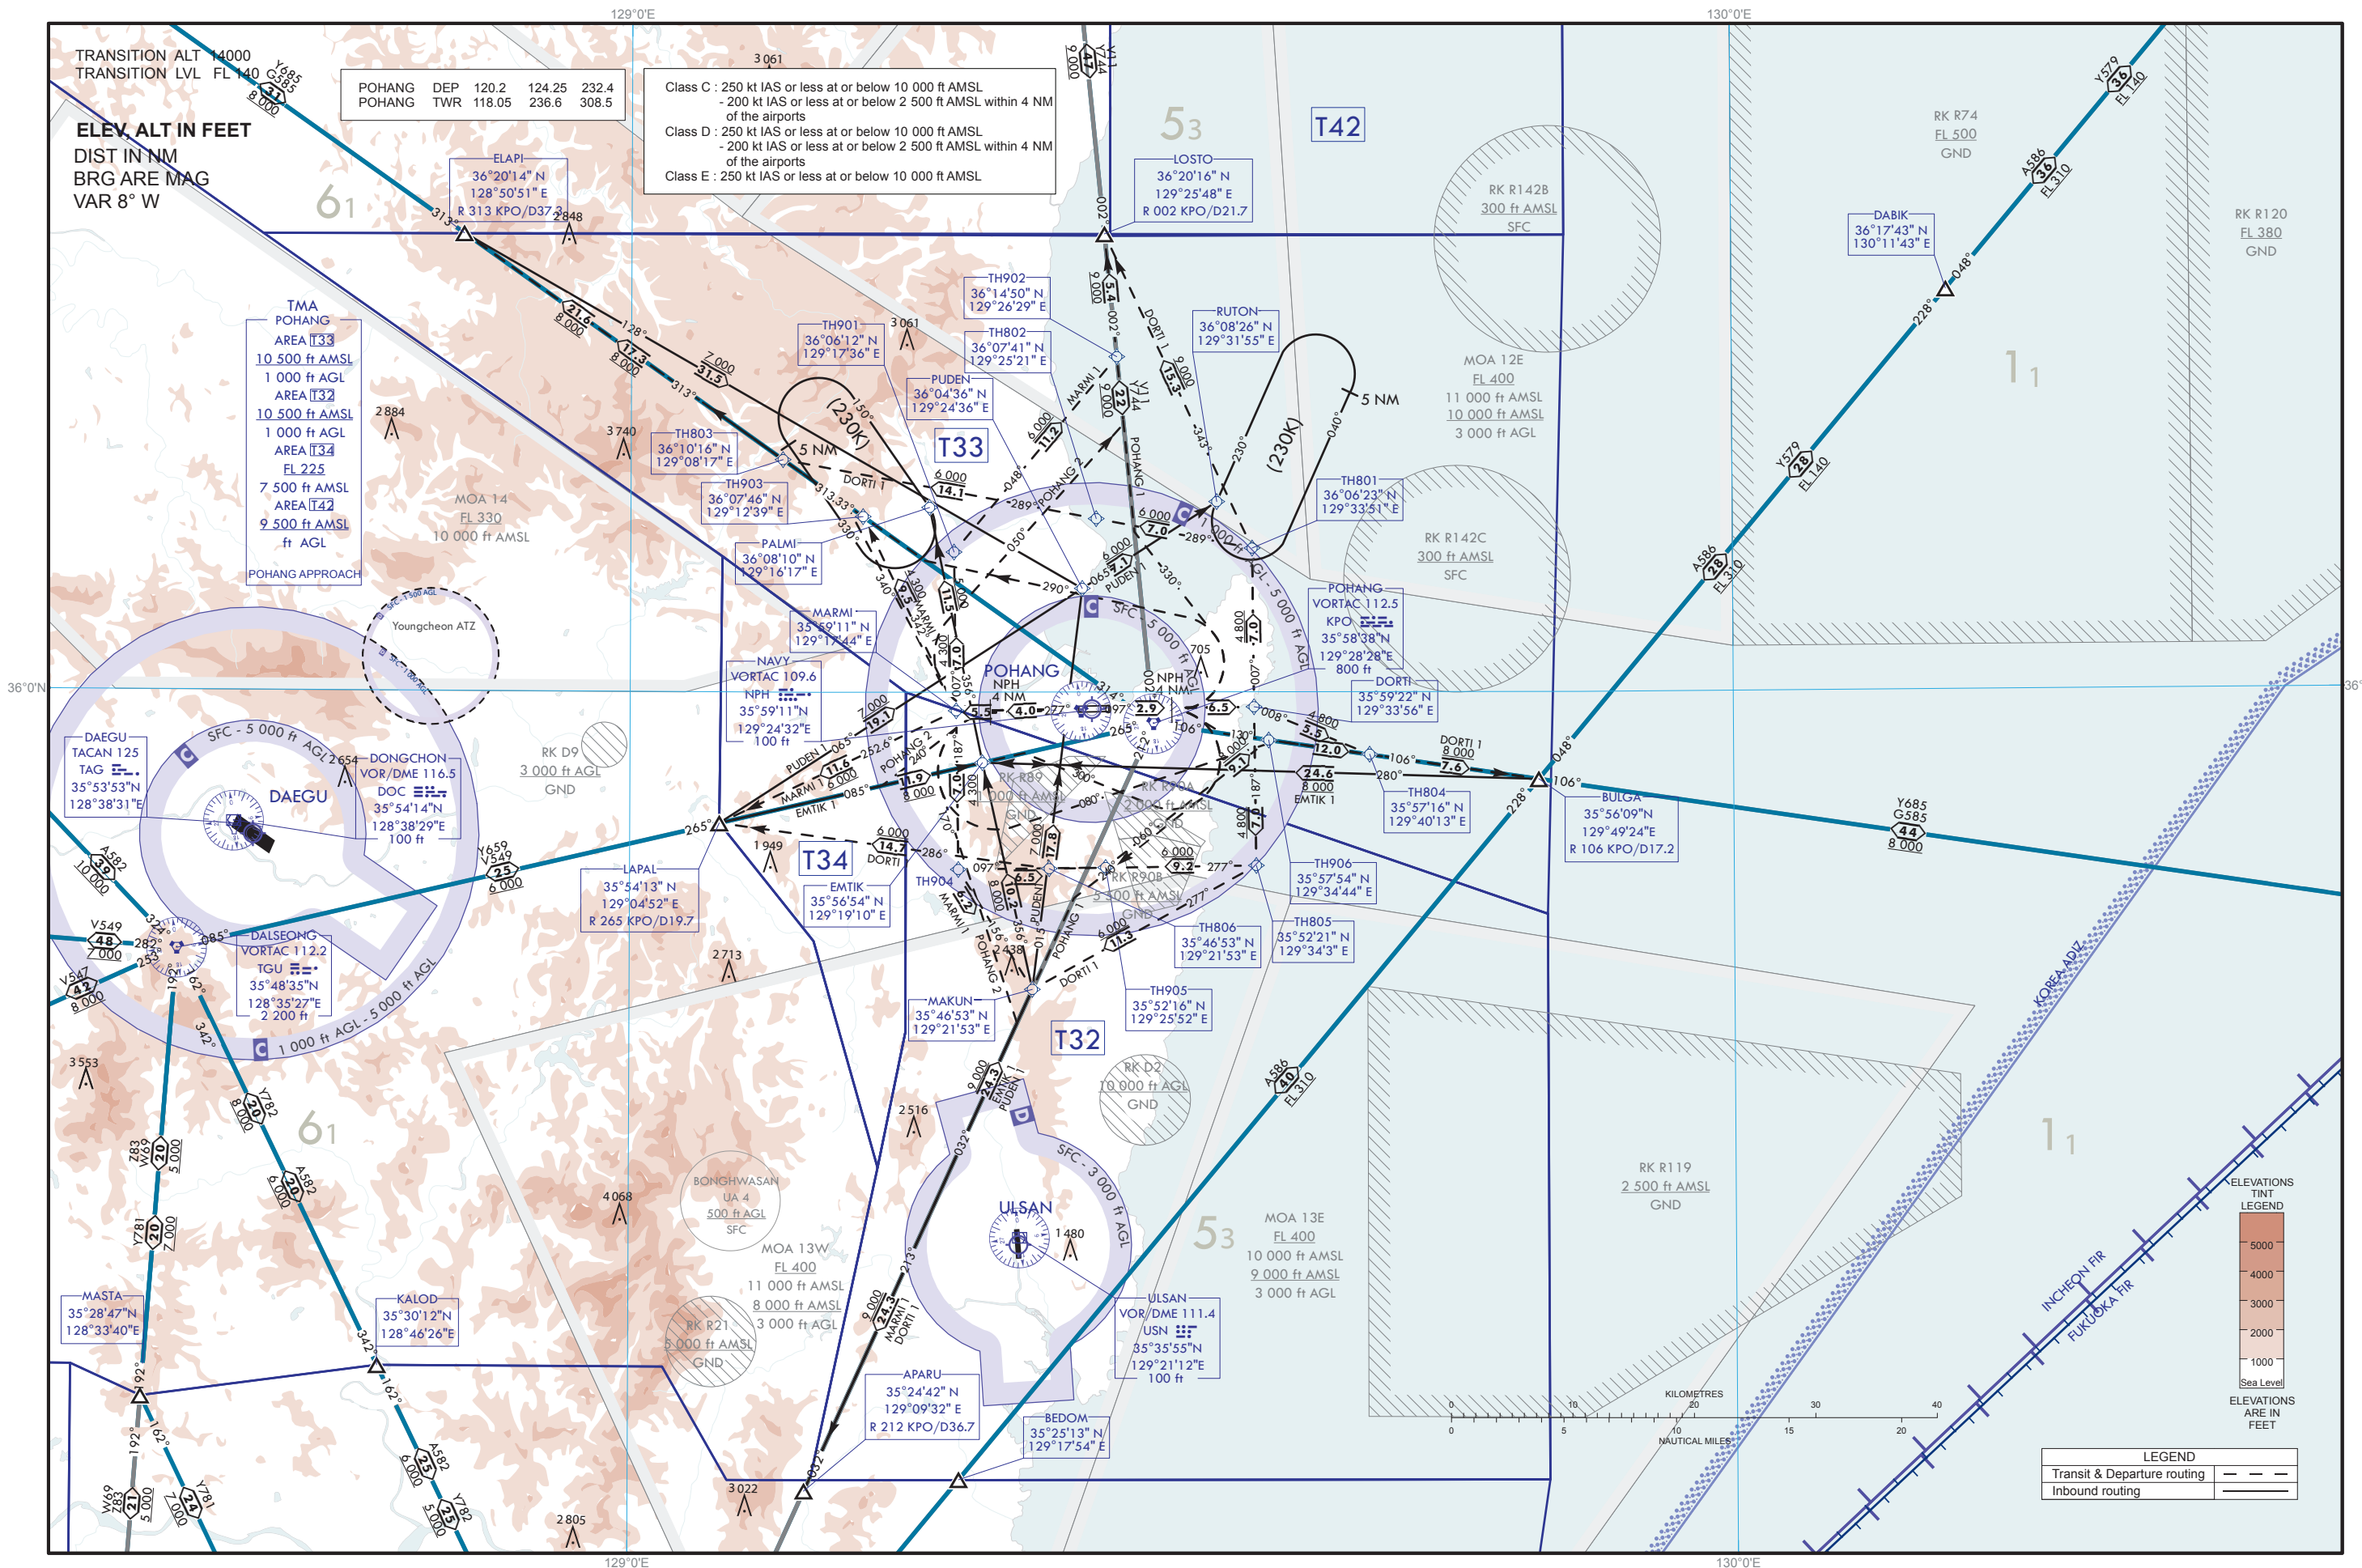

AREA CHART - ICAO

TMA POHANG(Pohang Airport)

Change : Information of fix name.

PUBLISHED BY THE OFFICE OF CIVIL AVIATION, MINISTRY OF LAND, INFRASTRUCTURE AND TRANSPORT, REPUBLIC OF KOREA

OFFICE OF CIVIL AVIATION

AIRAC AIP AMDT 11/19  
Effective : 1600UTC 4 DEC 2019